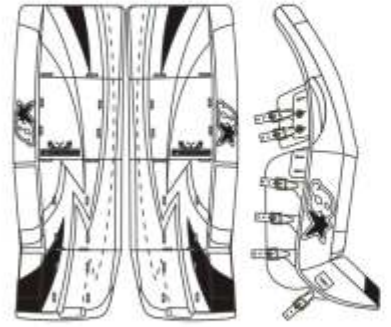

STOCK 26"

HALAK 27"

RAZOR 28"

BRIAN'S MULTI-LAM

- 21 PLY BALTIC BIRCH SHAFT
- LIGHTWEIGHT ASPEN PADDLE
- REINFORCED 4 PLY ASH BLADE
- AVAILABLE IN SR- 26"
INT- 24"
JR- 22"

CUSTOM GRAPHICS

COLOUR #1

COLOUR #2