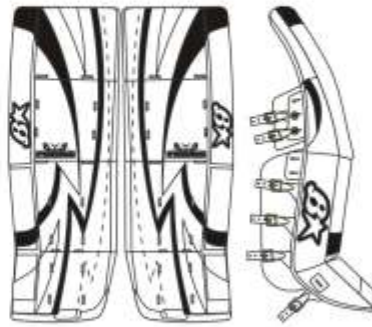

STOCK 26"

HALAK 27"

RAZOR 28"

BRIAN'S MULTI-LAM

- 21 PLY BALTIC BIRCH SHAFT
- LIGHTWEIGHT ASPEN PADDLE
- REINFORCED 4 PLY ASH BLADE
- AVAILABLE IN SR- 26"
INT- 24"
JR- 22"

CUSTOM GRAPHICS

COLOUR #1

COLOUR #2